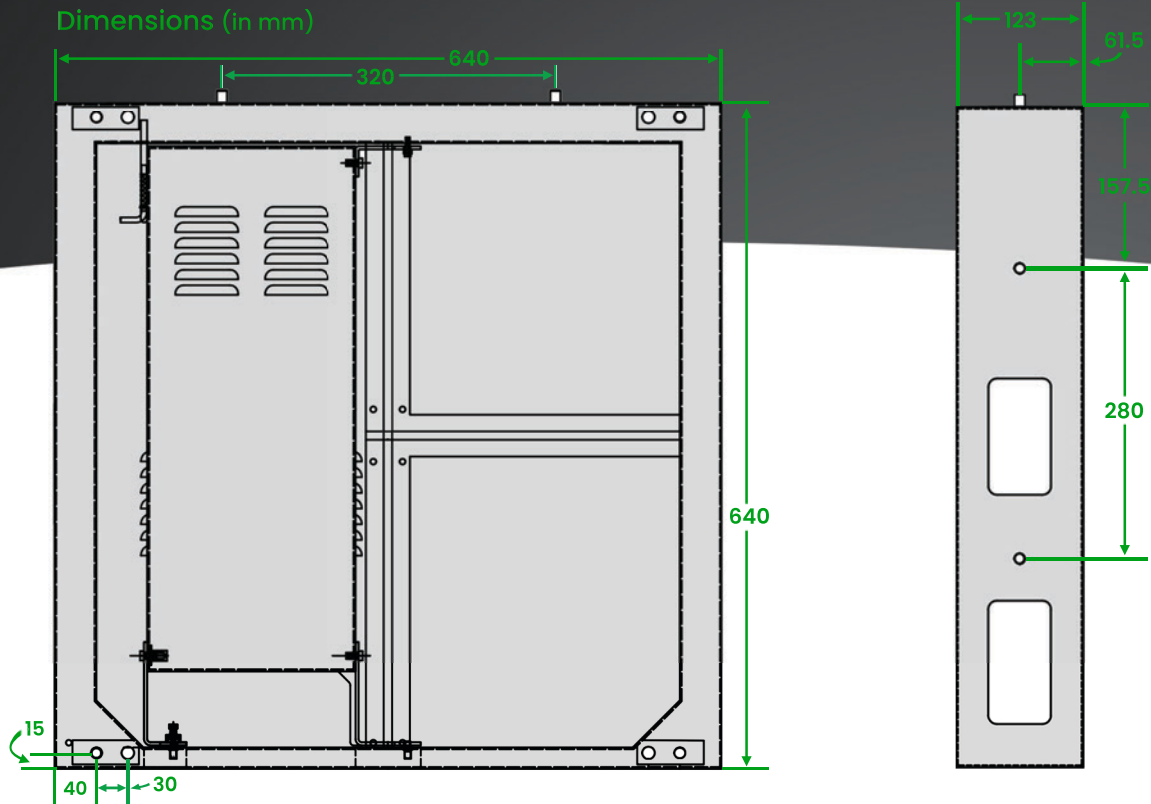

Vs SERIES

FIXED INSTALLATION OUTDOOR SIGNAGE

640mm x 640mm Models

PIXEL PITCH	3.80mm	5.33mm	6.67mm	8.00mm	10.00mm
MODEL NAME	Vs3-6464	Vs5-6464	Vs6-6464	Vs8-6464	Vs10-6464
PIXELS PER CABINET	168 x 168 (28,224)	120 x 120 (14,400)	96 x 96 (9,216)	80 x 80 (6,400)	64 x 64 (4,096)
LED DRIVER IC	Chipone ICN2153	Chipone ICN2153	Chipone ICN2153	Chipone ICN2153	Macroblock MBI5124
CABINET SIZE	640mm (W) / 640mm (H) / 138mm (D)		640mm (W) / 640mm (H) / 138mm (D)		
CABINET MATERIAL	Aluminum		Aluminum		
CABINET WEIGHT	66 lbs		66 lbs		
MODULE SIZE	320mm x 320mm		320mm x 320mm		
LED TYPE	Nationstar Gold Wire		Nationstar Gold Wire		
RECEIVING CARD	NovaStar A8s		NovaStar A8s		
REFRESH RATE	≥3840 Hz		≥3840 Hz		
BRIGHTNESS	≥6000 NITS		≥6000 NITS		
VIEWING ANGLE	140° Horizontal & 70° Vertical		140° Horizontal & 70° Vertical		
SERVICE ACCESS	Front & Rear		Front & Rear		
IP RATING	IP65		IP65		
VOLTAGE RANGE	110-220 VAC 50-60Hz		110-220 VAC 50-60Hz		
AVG. POWER DRAW	.59A@208/1.11A@110	.58A@208/1.1A@110	.53A@208/1.0A@110	.54A@208/1.02A@110	.55A@208/1.05A@110
MAX POWER DRAW	1.68A@208/3.18A@110	1.67A@208/3.16A@110	1.56A@208/2.95A@110	1.59A@208/3.0A@110	1.61A@208/3.05A@110