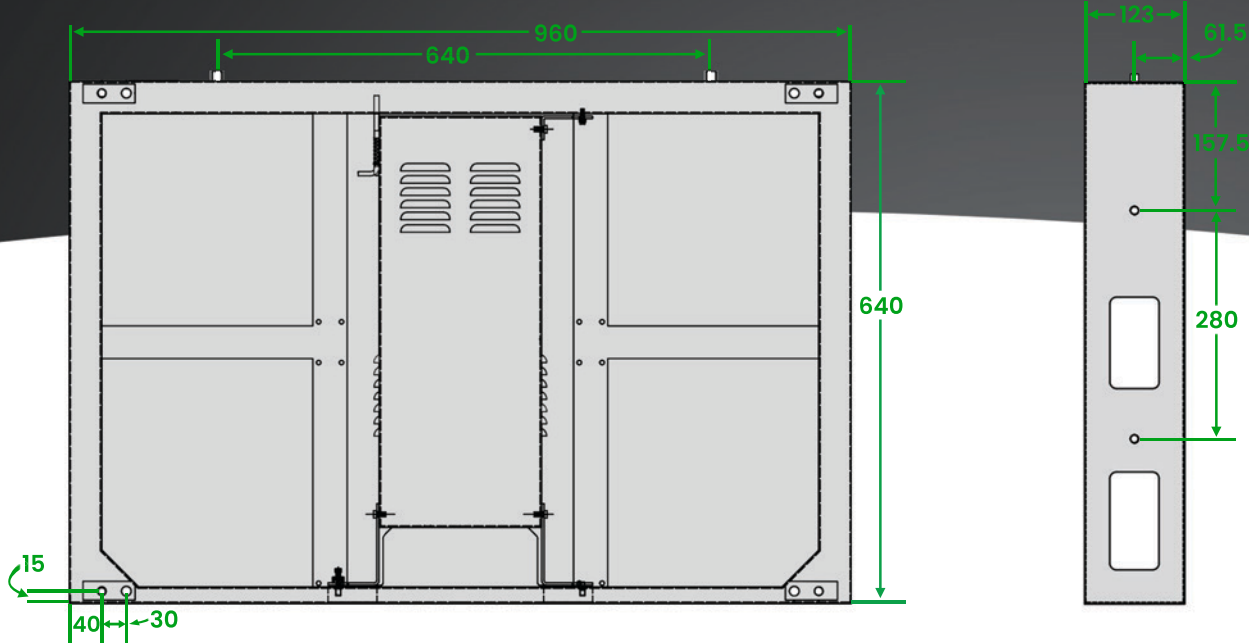

V^S SERIES

FIXED INSTALLATION OUTDOOR SIGNAGE

960mm x 640mm Models

Dimensions (in mm)

PIXEL PITCH	3.80mm	5.33mm	6.67mm	8.00mm	10.00mm
MODEL NAME	Vs3-9664	Vs5-9664	Vs6-9664	Vs8-9664	Vs10-9664
PIXELS PER CABINET	252 x 168 (42,336)	180 x 120 (21,600)	144 x 96 (13,824)	120 x 80 (9,600)	96 x 64 (6,144)
LED DRIVER IC	Chipone ICN2153	Chipone ICN2153	Chipone ICN2153	Chipone ICN2153	Macroblock MBI5124
CABINET SIZE	960mm (W) / 640mm (H) / 138mm (D)			960mm (W) / 640mm (H) / 138mm (D)	
CABINET MATERIAL	Aluminum			Aluminum	
CABINET WEIGHT	66 lbs			66 lbs	
MODULE SIZE	320mm x 320mm			320mm x 320mm	
LED TYPE	Nationstar Gold Wire			Nationstar Gold Wire	
RECEIVING CARD	NovaStar A8s			NovaStar A8s	
REFRESH RATE	≥3840 Hz			≥3840 Hz	
BRIGHTNESS	≥6000 NITS			≥6000 NITS	
VIEWING ANGLE	140° Horizontal & 70° Vertical			140° Horizontal & 70° Vertical	
SERVICE ACCESS	Front & Rear			Front & Rear	
IP RATING	IP65			IP65	
VOLTAGE RANGE	110-220 VAC 50-60Hz			110-220 VAC 50-60Hz	
AVG. POWER DRAW	.89A@208/1.68A@110	.88A@208/1.65A@110	.81A@208/1.53A@110	.83A@208/1.56A@110	.84A@208/1.59A@110
MAX POWER DRAW	2.53A@208/4.78A@110	2.50A@208/4.73A@110	2.31A@208/4.36A@110	2.35A@208/4.45A@110	2.4A@208/4.54A@110