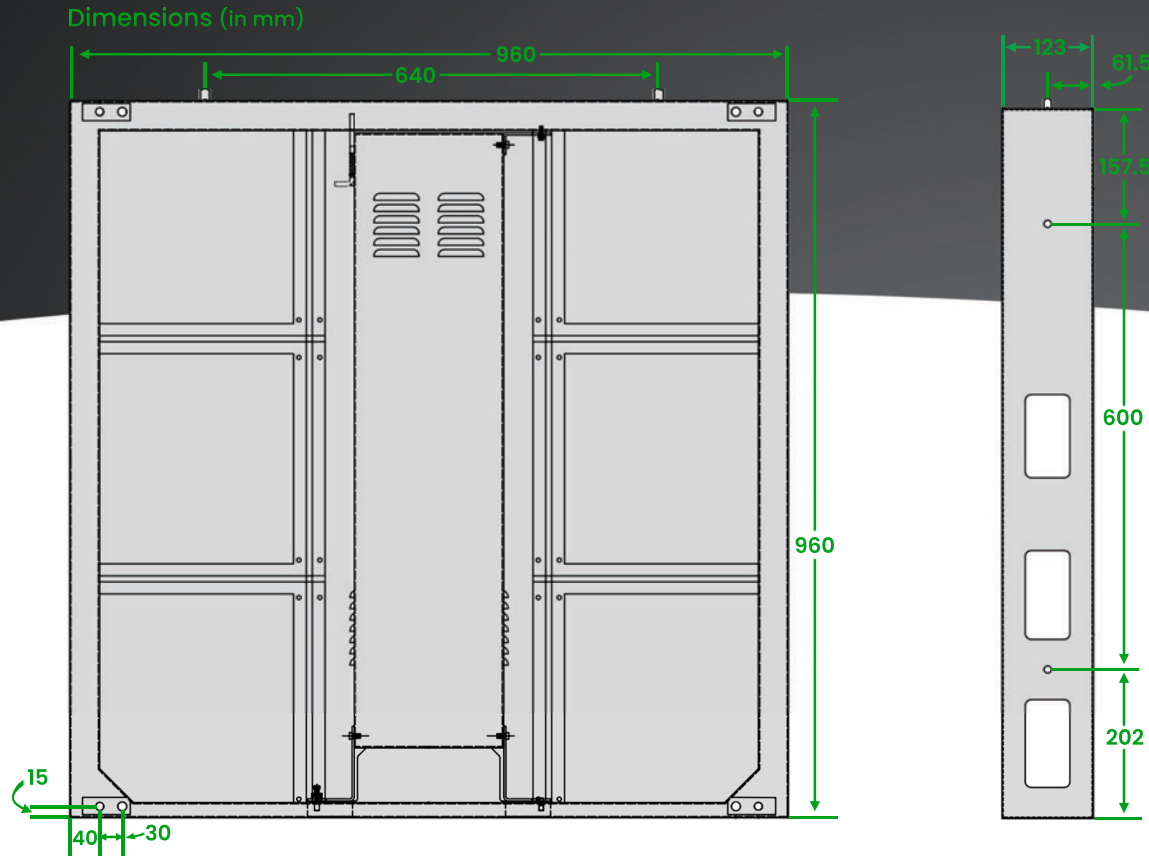

V^S SERIES

FIXED INSTALLATION OUTDOOR SIGNAGE

960mm x 960mm Models

PIXEL PITCH	3.80mm	5.33mm	6.67mm	8.00mm	10.00mm
MODEL NAME	Vs3-9696	Vs5-9696	Vs6-9696	Vs8-9696	Vs10-9696
PIXELS PER CABINET	252 x 252 (63,504)	180 x 180 (32,400)	144 x 144 (20,736)	120 x 120 (14,400)	96 x 96 (9,216)
LED DRIVER IC	Chipone ICN2153	Chipone ICN2153	Chipone ICN2153	Chipone ICN2153	Macroblock MBI5124
CABINET SIZE	960mm (W) / 960mm (H) / 138mm (D)		960mm (W) / 960mm (H) / 138mm (D)		
CABINET MATERIAL	Aluminum		Aluminum		
CABINET WEIGHT	66 lbs		66 lbs		
MODULE SIZE	320mm x 320mm		320mm x 320mm		
LED TYPE	Nationstar Gold Wire		Nationstar Gold Wire		
RECEIVING CARD	NovaStar A8s		NovaStar A8s		
REFRESH RATE	≥3840 Hz		≥3840 Hz		
BRIGHTNESS	≥6000 NITS		≥6000 NITS		
VIEWING ANGLE	140° Horizontal & 70° Vertical		140° Horizontal & 70° Vertical		
SERVICE ACCESS	Front & Rear		Front & Rear		
IP RATING	IP65		IP65		
VOLTAGE RANGE	110-220 VAC 50-60Hz		110-220 VAC 50-60Hz		
AVG. POWER DRAW	1.33A@208 / 2.51A@110	1.31A@208 / 2.48A@110	1.20A@208 / 2.27A@110	1.23A@208 / 2.32A@110	1.26A@208 / 2.38A@110
MAX POWER DRAW	3.8A@208 / 7.18A@110	3.75A@208 / 7.09A@110	3.46A@208 / 6.55A@110	3.53A@208 / 6.68A@110	3.61A@208 / 6.82A@110